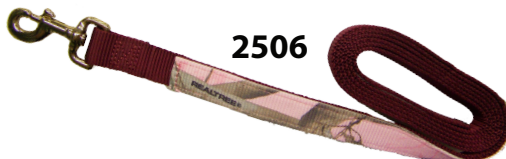

REALTREE HALTERS

1" NYLON HALTERS

Available Sizes: Large Horse, Horse, Arabian/Cob, Yearling, Pony

Bronze Steel Grey

2500	2510	Realtree Halter, No Snap
2502	2512	Realtree Halter with Snap
2504	2514	Realtree Halter Adjustable Chin & Snap

BRAIDED NYLON LEADS

- ★ 3/4" Premium Nylon
- ★ One, Two or Three Color Combinations
- ★ Heavy Duty Hardware in Bronze or Steel Gray

Bronze Steel Grey

1871	1891	8' Braided Lead with 4" Swivel Snap

3/4" HALTERS

2490	Realtree 3/4" Halter with Snap, MB
2492	Realtree 3/4" Adjustable Halter, MB

HARDWARE

Bronze(MB) Steel Gray(SG)

REALTREE LEADS

2506	Realtree 7' Lead with 20" MB Snap
2508	Realtree 7' Lead with 20" MB Chain
2516	Realtree 7' Lead with SG Snap
2518	Realtree 7' Lead with 20" SG Chain