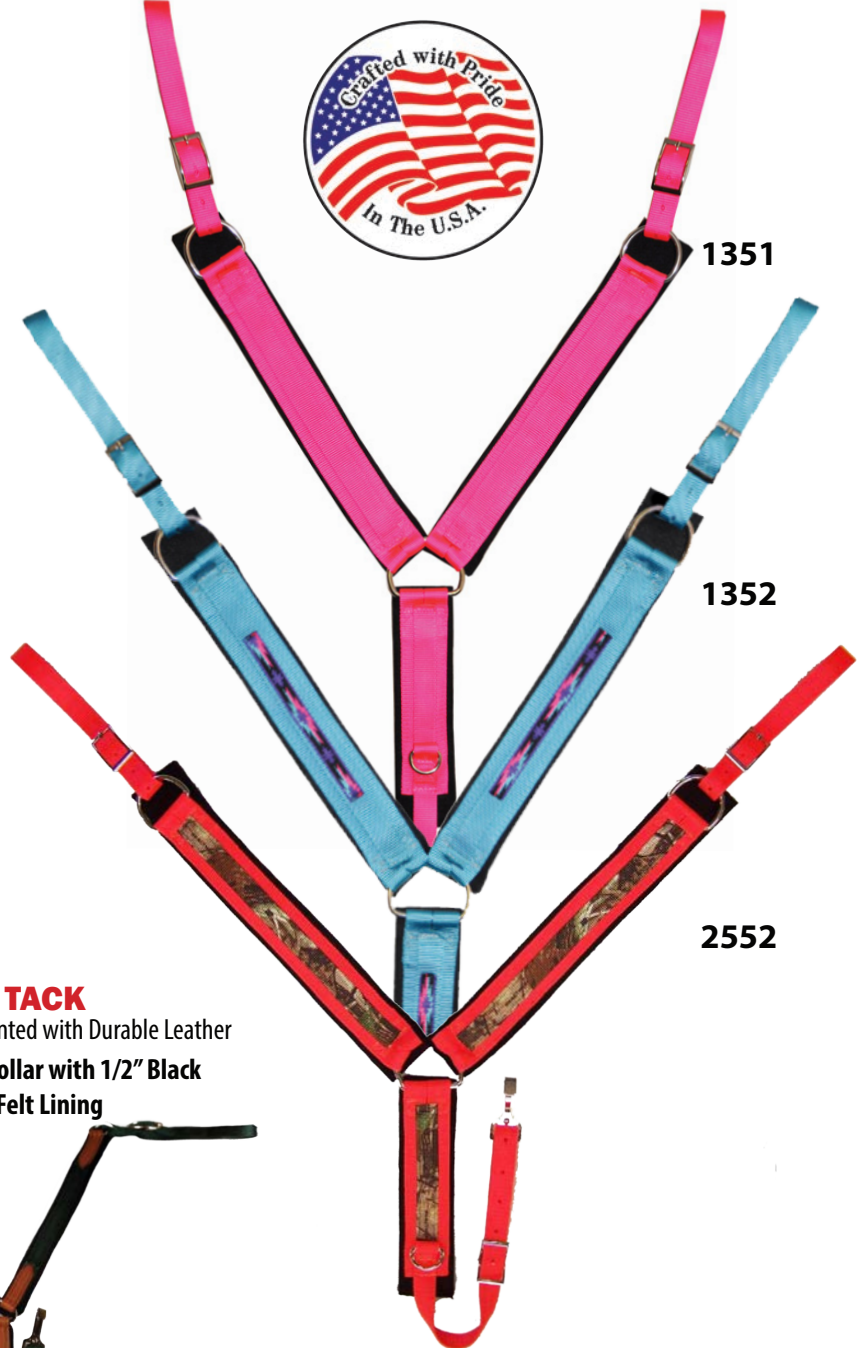

1363

2254

NYLON BREAST COLLARS

1½" NYLON BREAST COLLARS

- ★ Premium Nylon
- ★ 1/2" Black Orthopedic Felt Lining
- ★ Solid, Southwest, or Realtree Overlay

- 1355** 1" Mini Breast Collar
1361 1½" Breast Collar
1362 1½" Breast Collar with Southwest Overlay
2550 Realtree 1½" Breast Collar

2½" NYLON BREAST COLLARS

- 1351** Breast Collar
1352 Breast Collar with Southwest Overlay
1353 Draft Breast Collar
2552 Realtree Breast Collar
2554 Realtree Draft Breast Collar

CLASSIC TRAIL TACK

- ★ Premium Nylon Accented with Durable Leather