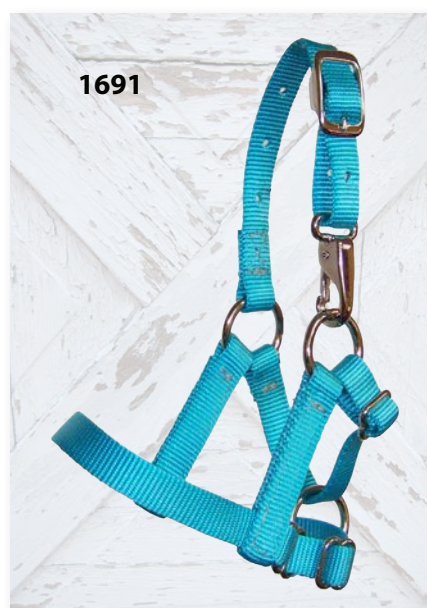

1691

HALTERS