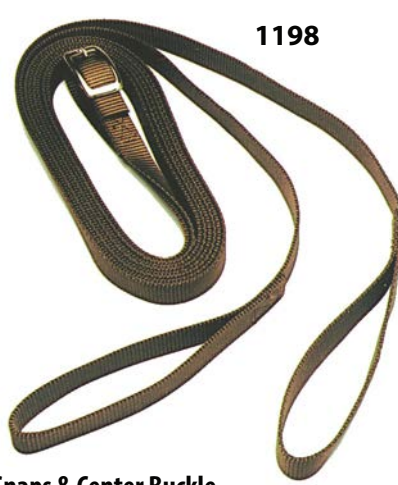

TRAINING AIDS

DRAW REINS

1. **1198** Draw Rein, 3/4" Premium Nylon, Slips Over Girth, Buckles in Center, Aids in Proper Headset
2. **1405** 16' Draw Rein, 3/8" Poly Rope, Nickel Plate Swivel Scissor Snaps, Aids in Proper Head Set

*See page 4 for color options

1198