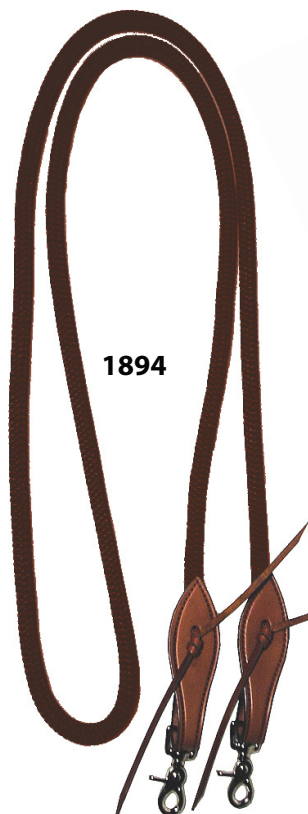

GAME REINS

- 1894 7' Game Rein
- 1895 10' Game Rein
- 1896 7' Split Reins with/Poppers

SHOOTING REINS

- 1910 5' Rein
- 1920 7½' Rein

3/8" NYLON ROPE REINS

- ★ Black Only
- 1900 7' Game Rein
- 1901 7' Split Reins with Poppers