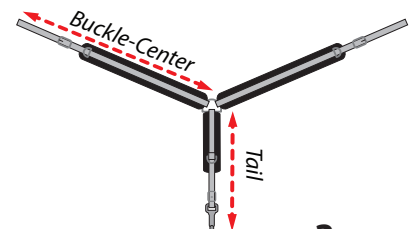

BREAST COLLARS

	Mini	Pony	Arabian	Horse	Lg. Horse	Draft
Buckle-Center	18"-21"	21"-23½"	21½"-24½"	25"-28"	26½"-29½"	31"-34"
Tail	12"-18"	15-22½"	16"-26"	21"-31"	22"-32"	19"-29"

Measurements include hardware