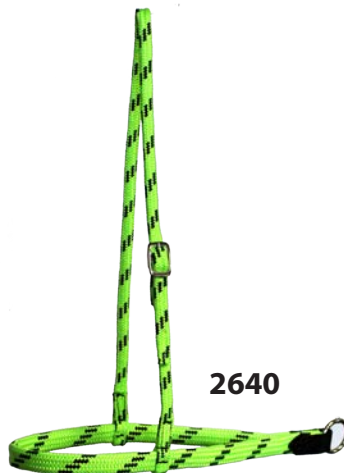

BASIC BRONZE HARDWARE

SOFT BRAID HEADSTALLS

- ★ 5/8" Soft Braid
- ★ Snaps or Conway Ends

1. **2620** Browband Headstall with Conways
   2622 Browband Headstall with Snaps
   2635 Mini Browband Headstall with Conway Buckles

SOFT BRAID CAVESON

1. **2640** 7/8" Tie Down Cavesson