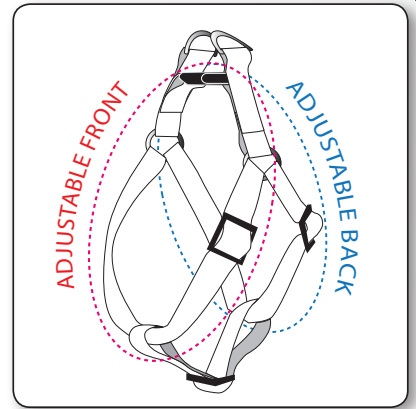

1 ½" POLY

- 1750** 1" Poly
- 1759** 1½" Poly
- 1760** 1½" Poly

DOG HARNESS

- 1809** Extra Small Dog Harness, 5/8" Nylon, Adjusts 11"-15"
- 1810** Small Dog Harness, 5/8" Nylon, Adjusts 15"-21"
- 1811** Medium Dog Harness, 3/4" Nylon, Adjusts 20"-30"
- 1812** Large Dog Harness, 1" Nylon, Adjusts 26"-38"
- 5811** Medium Realtree Harness, 1" Nylon, Adjusts 20"-30"
- 5812** Large Realtree Harness, 1" Nylon, Adjusts 26"-38"