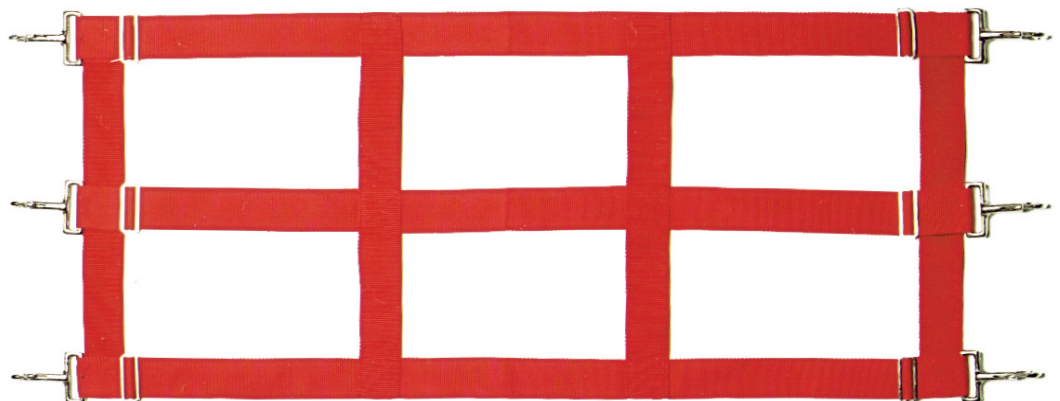

STALL GUARD

1. **1126** Stall Guard, 2" Poly Web
   Adjustable from 36" - 48"
   Available in: Black, Blue, Burgundy, Hunter, Kelly, Navy, Red

Triple E
MFG & DESIGN INC