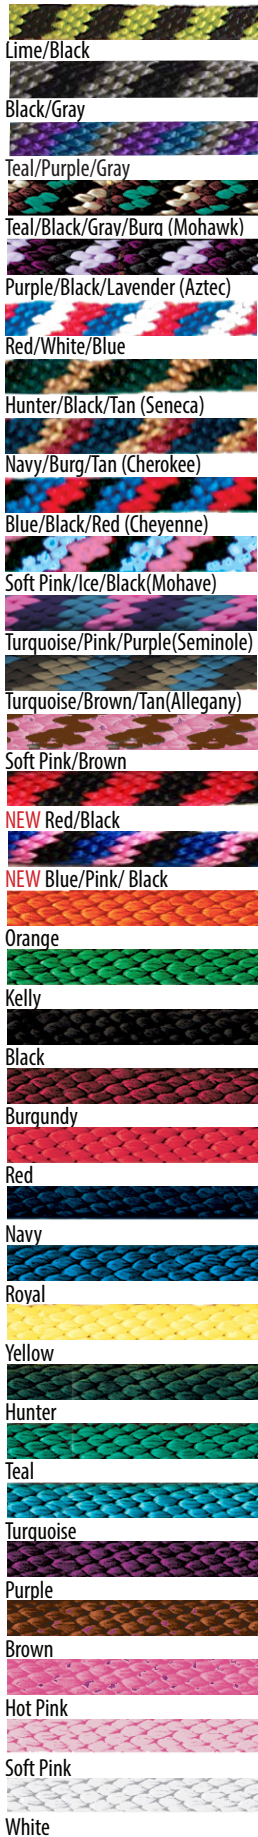

SWATCHES

5/8" Poly Rope