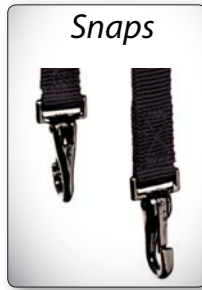

BROWBAND HEADSTALLS

NYLON HEADSTALLS

- ★ 3/4" Premium Nylon
- ★ Buckles, Snaps or Conway Ends
- ★ Optional Horsehair Tassel
- ★ Solid, Southwest or Realtree Overlay

SOUTHWEST OVERLAY

REALTREE OVERLAY

HEADSTALLS WITH SNAPS

1170
Headstall