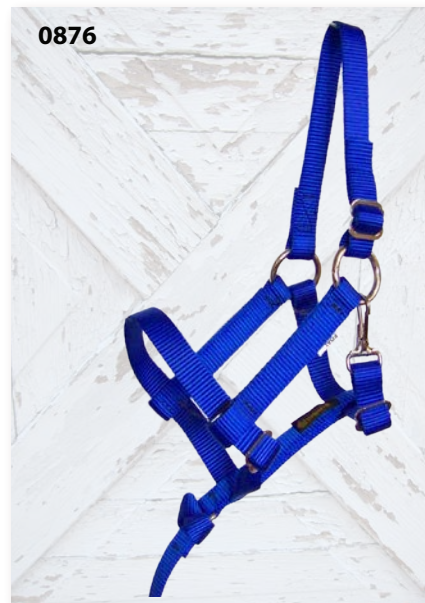

HALTERS

FOAL, WEANLING, SUCKLING & MINI HALTERS

WEANLING & SUCKLING

0875 3/4" Nylon Double-Ply Halter, No Snap, MB

FOAL ONLY

0876 3/4" Nylon Single-Ply Adjustable Halter with Removable Handhold & Snap

LEADS

1844 7' Lead Poly Rope with MB Bolt Snap

1864 1/2" x 6' Braided Nylon Mini Lead with 3/4" MB Snap

1844

1864

0875

0876

0834

0835

MINI ADJUSTABLE HALTERS

Available Sizes: Small • Medium • Large

★ 5/8" Premium Nylon

0824 Halter

0825 Halter with PVC Padded Nose & Crown

0826 Leather Crown Halter

0834 Halter with Overlay

0835 Leather Crown Halter with Overlay