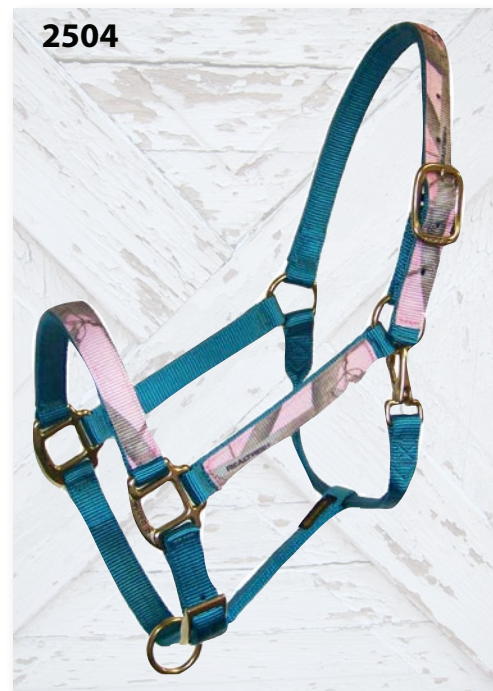

- Hunter 
- Red 
- Brown 
- Black 

TAHOE

- Royal 
- Red 
- Navy 

SEMINOLE

- Black 
- Turquoise 
- Purple 
- Hot Pink 

TATTOO

- Red 
- Black 
- Hunter 
- Gray 

HALTERS

REALTREE HALTERS

1" NYLON HALTERS

Available Sizes: Large Horse, Horse, Arabian/Cob, Yearling, Pony

Bronze Steel Grey

- | | | |
|-------------|-------------|--|
| 2500 | 2510 | Realtree Halter, No Snap |
| 2502 | 2512 | Realtree Halter with Snap |
| 2504 | 2514 | Realtree Halter Adjustable Chin & Snap |