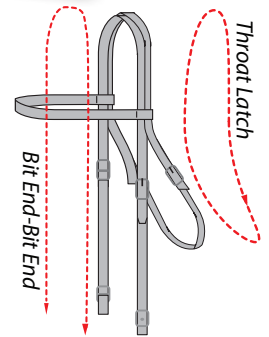

HEADSTALLS

	Mini	Pony	Arabian	Horse	Lg. Horse	Draft
Bit End-Bit End	23"-31"	30"-37"	34"-41"	36"-44"	38½"-44½"	46"-58"
Throat Latch	26"-30"	27"-31"	35"-39"	35"-39"	36"-40"	41"-47"
Brow	13"	13"	14½"	14½"	15½"	19"

Measurements include hardware