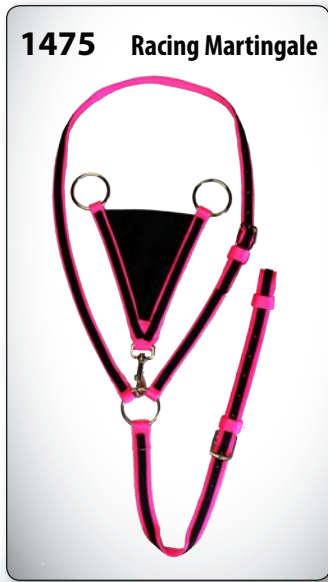

1475 Racing Martingale