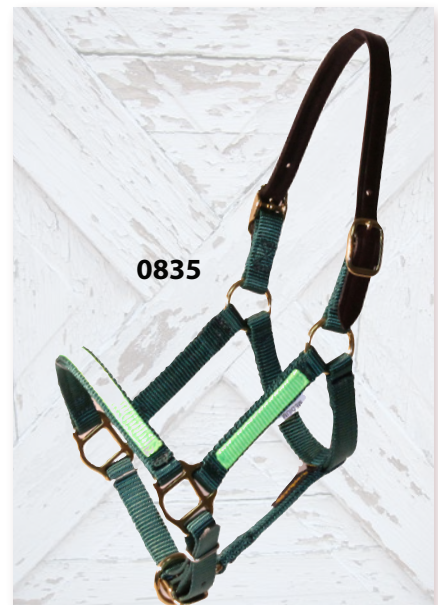

- 1370 Cordura Top, Poly-Web Construction with Black Felt Lining

5/8" Nylon

Purple	Hunter	Orange	Turquoise
Red	Burgundy	Yellow	White
Royal	Brown	Lime	Grey
Navy	Black	Hot Pink	Tan

MINI HORSE TACK

HALTERS

- ★ 5/8" Premium Nylon
- ★ Bronze Hardware
- ★ No Throat Snap Included

Available Sizes: Small • Medium • Large

ADJUSTABLE HALTERS

- 0824 Halter
- 0834 Halter with Overlay

PVC PADDED HALTER

- 0825 Halter with PVC Padded Nose & Crown

LEATHER CROWN HALTERS

- 0826 Halter with Leather Crown
- 0835 Halter with Leather Crown & Overlay

LEADS

- 1844 Poly Rope Lead with MB Snap, 7' x 3/8"
- 1864 Braided Nylon Lead with MB Snap, 6' x 1/2"

*See pages 4 & 5 for Color Options

0817 5/8 Leather Crown

LEATHER OVERLAY SETS

LEATHER OVERLAY SETS

- ★ Choose from Nylon Color
- ★ Specify Leather Overlay Design