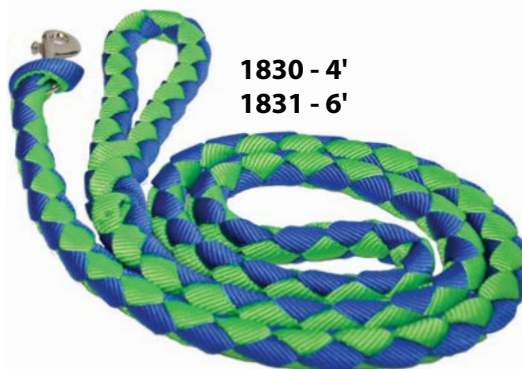

1830 - 4'
1831 - 6'

3/4" & 1" Nylon

Purple

Red

Royal

Navy

Teal

Hunter

Burgundy

Brown

Black

Orange

Yellow

Lime

Hot Pink

Lilac

Soft Pink

Turquoise

White

Grey

Tan

DOGS