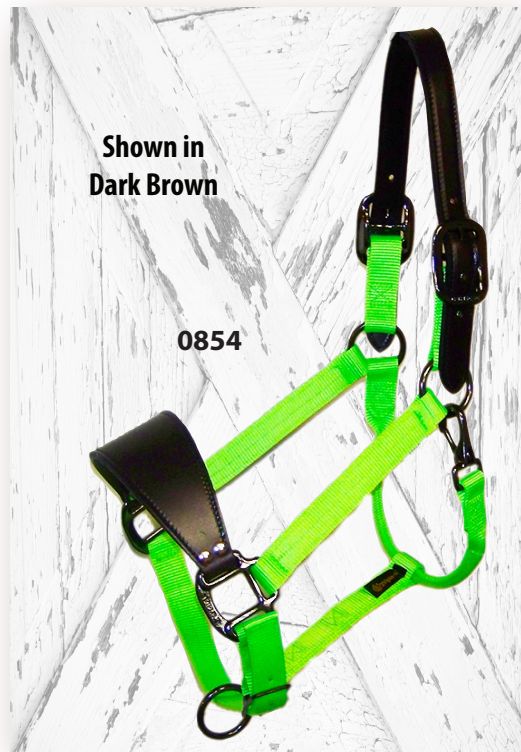

Shown in
Dark Brown

0854

SPECIALTY & MISC. HALTERS

FREE HEAD COLLAR

Fits neck sizes 30"- 44"
(US Patent 4,993,215)

- ★ 1" Polypropylene or 1" Nylon
- ★ Including 2 Fixed Side Rings, 1 Floating Center Ring & Adjustable Crown Buckle
- ★ Nickel-Plated Hardware