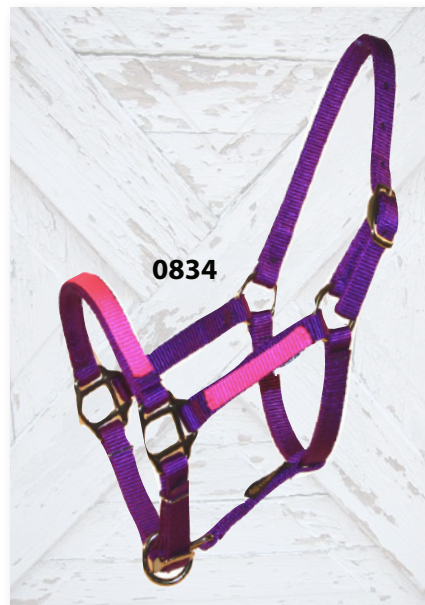

- 1370 Cordura Top, Poly-Web Construction with Black Felt Lining

5/8" Nylon

Purple	Hunter	Orange	Turquoise
Red	Burgundy	Yellow	White
Royal	Brown	Lime	Grey
Navy	Black	Hot Pink	Tan

MINI HORSE TACK

HALTERS

- ★ 5/8" Premium Nylon
- ★ Bronze Hardware
- ★ No Throat Snap Included

Available Sizes: Small • Medium • Large

ADJUSTABLE HALTERS

- 0824 Halter
- 0834 Halter with Overlay

PVC PADDED HALTER

- 0825 Halter with PVC Padded Nose & Crown

LEATHER CROWN HALTERS

- 0826 Halter with Leather Crown
- 0835 Halter with Leather Crown & Overlay

LEADS

- 1844 Poly Rope Lead with MB Snap, 7' x 3/8"
- 1864 Braided Nylon Lead with MB Snap, 6' x 1/2"

*See pages 4 & 5 for Color Options

0817 5/8 Leather Crown

LEATHER OVERLAY SETS

LEATHER OVERLAY SETS

- ★ Choose from Nylon Color
- ★ Specify Leather Overlay Design