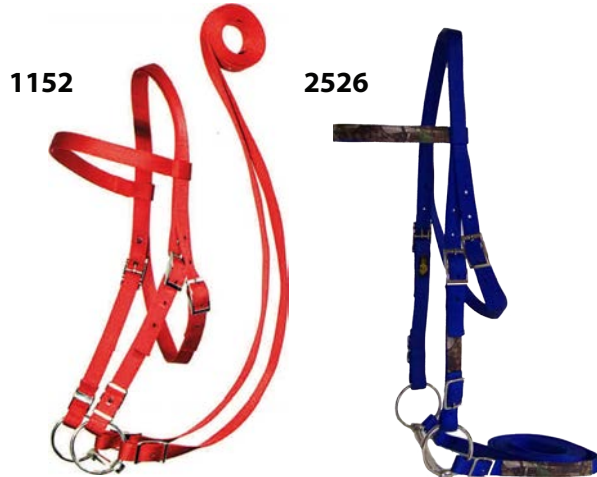

1321 English Girth, Double-End Elastic

1320

1321

FLEECE GIRTHS

Available Sizes: Even Sizes 38"- 56"

- ★ 3" Poly Web
- ★ Poly Fleece Lining
- ★ Nickel Plated Roller Buckles

1308 English Girth, Single Ended Elastic

1313 English Girth, Double-End Elastic

1308

DRAFT HORSE TACK

DRAFT BRIDLE 1" PREMIUM NYLON

1152 Bridle, 6" Bit & 7' Reins

REALTREE DRAFT BRIDLE

2526 Bridle with Buckle Ends, Includes Bit & Reins

DRAFT BREAST COLLARS

- ★ Premium Nylon
- ★ 1/2" Black Orthopedic Felt Lining

1353 2-1/2" Breast Collar

2554 2-1/2" Breast Collar with Realtree Overlay

DRAFT HALTERS

Available Sizes: Small, Medium, Large, XLarge

- ★ Draft Halters
- ★ 1" Premium Nylon
- ★ Heavy Duty Hardware in Bronze or Steel Gray