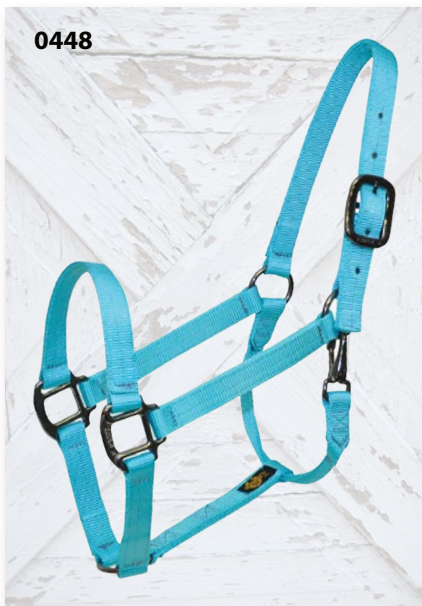

- ★ Heavy-Duty Bronze Hardware
- ★ Includes Throat Snap

1" NYLON

- 0448** Halter with Snap
0449 Halter with Adjustable Chin

1½" POLYPROPYLENE

- ★ Nickel Hardware

- 0859** Double-Ply Halter with Overlay
0860 Triple-Ply Halter with Snap
0861 Triple-Ply Halter, Adjustable Chin

All Of Our Products Are Proudly Made In The USA

REALTREE DRAFT HALTERS

Available Sizes: Small, Medium, Large, XLarge

- ★ 1" Premium Nylon
- ★ Heavy-Duty Bronze or Steel Gray Hardware
- ★ Includes Throat Snap