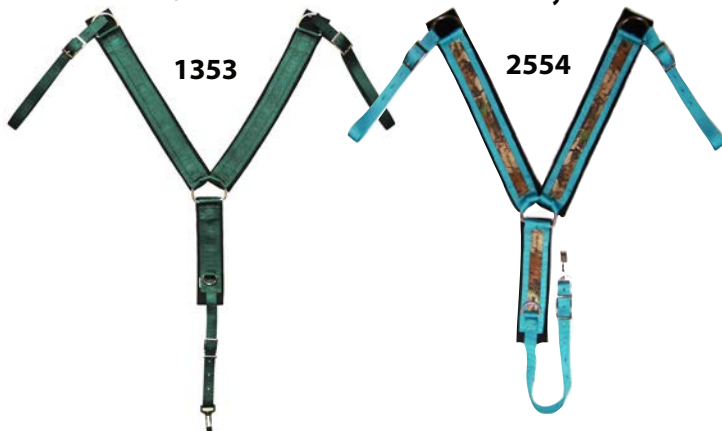

DRAFT HORSE TACK

DRAFT BRIDLE 1" PREMIUM NYLON

1152 Bridle, 6" Bit & 7' Reins

REALTREE DRAFT BRIDLE

2526 Bridle with Buckle Ends, Includes Bit & Reins

DRAFT BREAST COLLARS

- ★ Premium Nylon
- ★ 1/2" Black Orthopedic Felt Lining

1353 2-1/2" Breast Collar

2554 2-1/2" Breast Collar with Realtree Overlay

DRAFT HALTERS

Available Sizes: Small, Medium, Large, XLarge

- ★ Draft Halters
- ★ 1" Premium Nylon
- ★ Heavy Duty Hardware in Bronze or Steel Gray

0448 Halter with Snap, MB

0449 Adjustable Halter, MB

0895 Halter with Snap, SG

0896 Adjustable Halter, SG

1" NYLON WITH SW OVERLAY

0458 Halter with Snap, MB

0459 Adjustable Halter, MB

0898 Halter with Snap, SG

0899 Adjustable Halter, SG

1" NYLON WITH REALTREE OVERLAY

2560 Halter with Snap, MB

2562 Adjustable Halter, MB

2570 Halter with Snap, SG

2572 Adjustable Halter, SG

1-1/2" POLY

Available Sizes: Small, Medium, Large, XLarge

- ★ Nickel Hardware Only

0859 Double-Ply Halter with Overlay

0860 Triple-Ply Halter with Snap

0861 Triple-Ply Halter, Adjustable

ENGLISH GIBBETHS & DRAFT